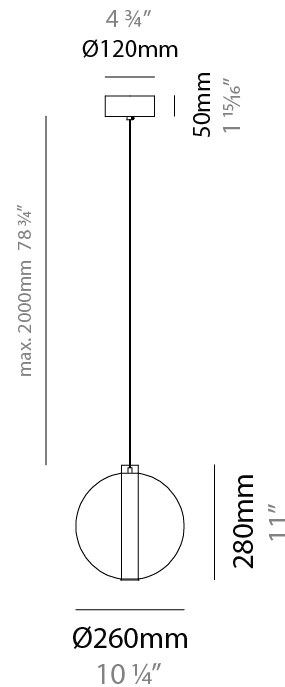

D141226-

base number	Color	Finish	Finish
	Temperature	Options	Options

1. To build a product code in our configurator select the specify button on the base model # product page
2. To build a manual product code on this datasheet choose from the options listed below in blue font and add the suffix to the base model #

GENERAL

Series: Oscura Max
Subseries: Oscura Max - Monopoint
Brand: Cangini & Tucci
Division: Design
Mounting Type: Suspension
Mounting Location: Ceiling
Subcategory: Pendant

PHYSICAL

Shape: Round
Diameter (mm): 260
Diameter (in): 10 3/4
Height (mm): 280
Height (in): 11
Max. Overall Height (mm): 2280
Max. Overall Height (in): 89 3/4
Light Distribution: Omnidirectional
Weight (kg): 0.800
Weight (lbs): 1.76
Fixture Finish: AMB / BLK / BRZ / GLD / GRN / PNK / RGD / RUB / SKB / SMK / STE / TOB / TRA
Holder Finish: CHR / WHI / BLK / BCR
Fixture Material: Glass / Metal
Cable Details: 2,000mm Transparent cable

ELECTRICAL

Lamp Type: LED (Zhaga Standard)
Input Wattage (W): 7.8
Total Output Wattage (W): 6
Dimming: Non-Dimmable
Driver Included: Yes
Driver Location: Integrated
Input Voltage (V): 120 - 277
Constant Current (MA): 500mA
Upon Request: Non-Dimming / Phase Dimming (120Vac only) / 0-10V Dimming

LED

Color Temperature (°K): 2700 / 3000
Max. Delivered Lumen (lm): 866
CRI: >90 CRI

OPTICAL

RATINGS AND CERTIFICATIONS

Certified By: Certified for North American Standards
IP rating: IP20