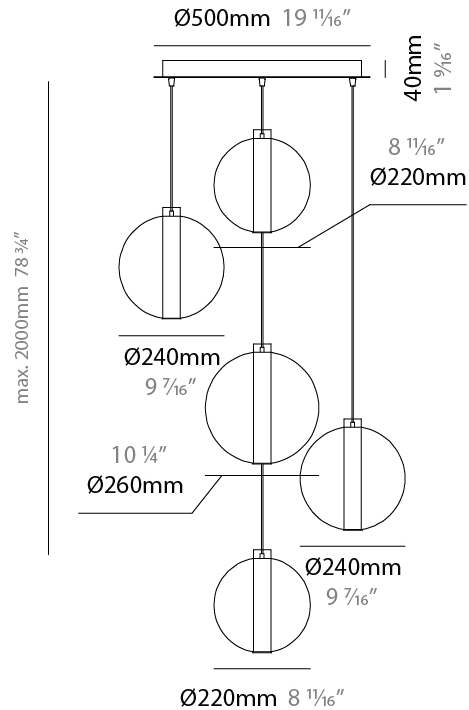

D141228-30K-BCR-TRA-TRA-TRA-SMK-SMK

base number _____ Color _____ Finish _____ Finish _____
Temperature Options Options

1. To build a product code in our configurator select the specify button on the base model # product page
2. To build a manual product code on this datasheet choose from the options listed below in blue font and add the suffix to the base model #

GENERAL

Series: Oscura Max
Subseries: Oscura Max - 5 Light Cluster
Brand: Cangini & Tucci
Division: Design
Mounting Type: Suspension
Mounting Location: Ceiling
Subcategory: Pendant

PHYSICAL

Shape: Round
Diameter (mm): 560
Diameter (in): 22 ¹/₁₆
Height (mm): 560
Height (in): 22 ¹/₁₆
Max. Overall Height (mm): 2560
Max. Overall Height (in): 100 ¹³/₁₆
Light Distribution: Omnidirectional
Weight (kg): 8.555
Weight (lbs): 18.86
Accent Finish: PSS
Fixture Material: Glass / Metal
Cable Details: 2,000mm Transparent cable

ELECTRICAL

Lamp Type: LED (Zhaga Standard)
Input Wattage (W): 39
Total Output Wattage (W): 30
Dimming: Non-Dimmable
Driver Included: Yes
Driver Location: Integrated
Input Voltage (V): 120 - 277
Constant Current (MA): 500mA
Upon Request: Non-Dimming / Phase Dimming (120Vac only) / 0-10V Dimming

LED

Number of LEDs: 5
Color Temperature (°K): 3000
Max. Delivered Lumen (lm): 4330
CRI: >90 CRI

OPTICAL

RATINGS AND CERTIFICATIONS

Certified By: Certified for North American Standards
IP rating: IP20