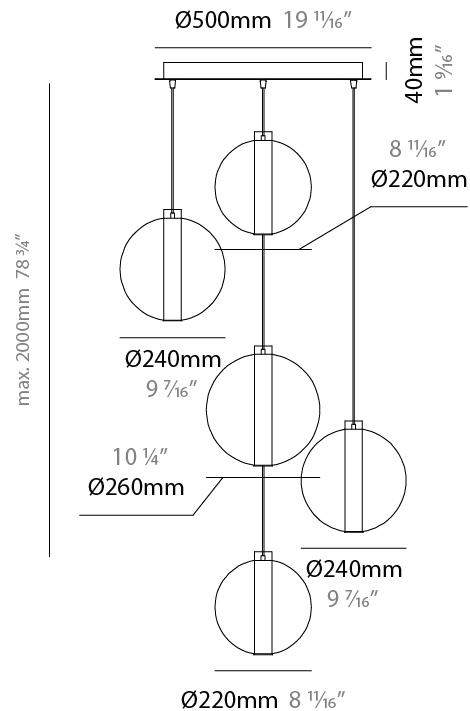

1. To build a product code in our configurator select the specify button on the base model # product page
2. To build a manual product code on this datasheet choose from the options listed below in blue font and add the suffix to the base model #

GENERAL

Series: Oscura Max
Subseries: Oscura Max - 5 Light Cluster
Brand: Cangini & Tucci
Division: Design
Mounting Type: Suspension
Mounting Location: Ceiling
Subcategory: Pendant

PHYSICAL

Shape: Round
Diameter (mm): 560
Diameter (in): 22 1/16
Height (mm): 560
Height (in): 22 1/16
Max. Overall Height (mm): 2560
Max. Overall Height (in): 100 13/16
Light Distribution: Omnidirectional
Weight (kg): 8.555
Weight (lbs): 18.86
Fixture Finish: AMB / BLK / BRZ / GLD / GRN / PNK / RGD / RUB / SKB / SMK / STE / TOB / TRA
Holder Finish: CHR / WHI / BLK / BCR
Accent Finish: PSS
Fixture Material: Glass / Metal
Cable Details: 2,000mm Transparent cable

ELECTRICAL

Number of Lamps: 5
Lamp Type: LED (Zhaga Standard)
Input Wattage (W): 39
Total Output Wattage (W): 30
Dimming: Non-Dimmable
Driver Included: Yes
Driver Location: Integrated
Input Voltage (V): 120 - 277
Constant Current (MA): 500mA
Upon Request: Non-Dimming / Phase Dimming (120Vac only) / 0-10V Dimming

LED

Number of LEDs: 5
Color Temperature (°K): 2700 / 3000
Max. Delivered Lumen (lm): 4330
CRI: >90 CRI

OPTICAL

RATINGS AND CERTIFICATIONS

Certified By: Certified for North American Standards
IP rating: IP20