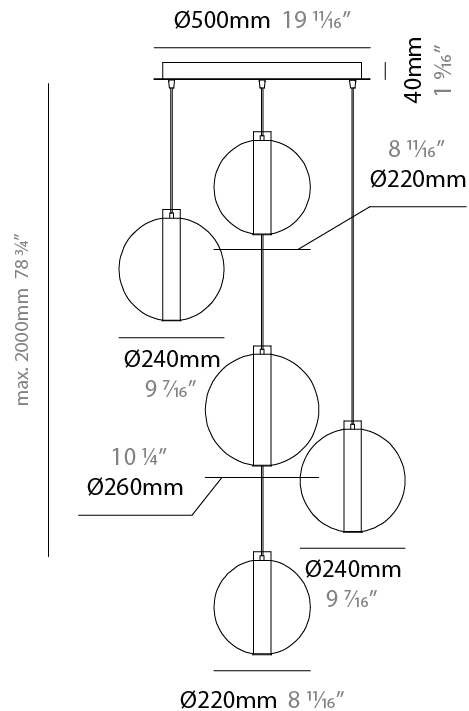

OSCURA MAX - 5 LIGHT CLUSTER SUSPENSION

D141228- : D141228-30K-CHR-STE

base number Color Temperature Finish Options Finish Options

1. To build a product code in our configurator select the specify button on the base model # product page
2. To build a manual product code on this datasheet choose from the options listed below in blue font and add the suffix to the base model #

GENERAL

Series: Oscura Max
Subseries: Oscura Max - 5 Light Cluster
Brand: Cangini & Tucci
Division: Design
Mounting Type: Suspension
Mounting Location: Ceiling
Subcategory: Pendant

PHYSICAL

Shape: Round
Diameter (mm): 560
Diameter (in): 22 1/16
Height (mm): 560
Height (in): 22 1/16
Max. Overall Height (mm): 2560
Max. Overall Height (in): 100 13/16
Light Distribution: Omnidirectional
Weight (kg): 8.555
Weight (lbs): 18.86
Accent Finish: PSS
Fixture Material: Glass / Metal
Cable Details: 2,000mm Transparent cable

ELECTRICAL

Lamp Type: LED (Zhaga Standard)
Input Wattage (W): 39
Total Output Wattage (W): 30
Dimming: Non-Dimmable
Driver Included: Yes
Driver Location: Integrated
Input Voltage (V): 120 - 277
Constant Current (MA): 500mA
Upon Request: Non-Dimming / Phase Dimming (120Vac only) / 0-10V Dimming

LED

Number of LEDs: 5
Color Temperature (°K): 3000
Max. Delivered Lumen (lm): 4330
CRI: >90 CRI

OPTICAL

RATINGS AND CERTIFICATIONS

Certified By: Certified for North American Standards
IP rating: IP20