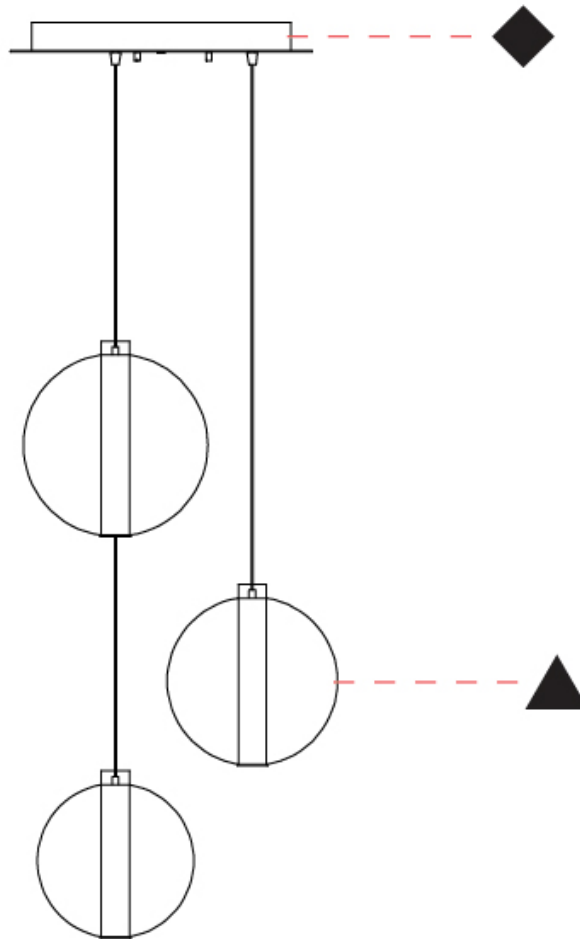

OSCURA MAX - 3 LIGHT CLUSTER SUSPENSION

D141227-

PROJECT	_____
TYPE	_____
SPECIFIER	_____
QUANTITY	_____
DATE	_____

D