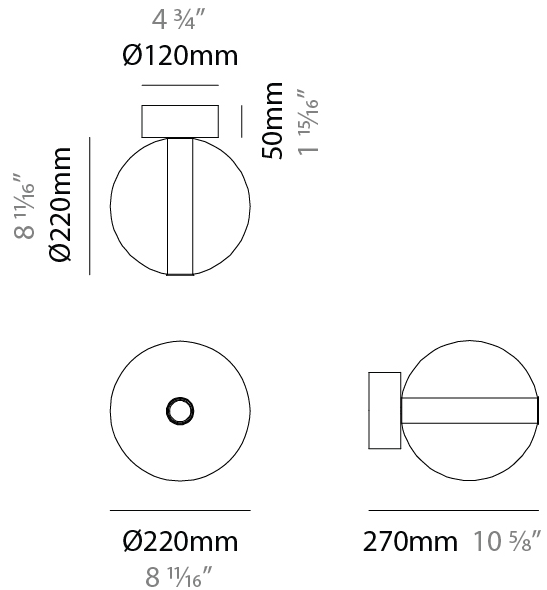

OSCURA MAX SURFACE

D143027-

base number   Color   Finish   Finish
Temperature   Options   Options

PROJECT
TYPE
SPECIFIER
QUANTITY
DATE

1. To build a product code in our configurator select the specify button on the base model # product page
2. To build a manual product code on this datasheet choose from the options listed below in blue font and add the suffix to the base model #

GENERAL

Series: Oscura Max
Brand: Cangini & Tucci
Division: Design
Mounting Type: Surface
Mounting Location: Wall
Subcategory: Ambient

PHYSICAL

Shape: Round
Diameter (mm): 220
Diameter (in): 8 ¹¹/₁₆
Height (mm): 220
Depth (mm): 270
Height (in): 8 ¹¹/₁₆
Depth (in): 10 ⁵/₈
Light Distribution: Omnidirectional
Weight (kg): 1.090
Weight (lbs): 1.09
Fixture Finish: [AMB / BLK / BRZ / GLD / GRN / PNK / RGD / RUB / SKB / SMK / STE / TOB / TRA](#)
Holder Finish: CHR / WHI / BLK / BCR
Fixture Material: Glass / Metal
Cable Details: 2,000mm Transparent cable

ELECTRICAL

Lamp Type: LED (Zhaga Standard)
Input Wattage (W): 7.8
Total Output Wattage (W): 6
Dimming: Non-Dimmable
Driver Included: Yes
Driver Location: Integrated
Input Voltage (V): 120 - 277
Constant Current (MA): 500mA
Upon Request: Non-Dimming / Phase Dimming (120Vac only) / 0-10V Dimming

LED

Color Temperature (°K): [2700 / 3000](#)
Max. Delivered Lumen (lm): 866
CRI: >90 CRI

OPTICAL

RATINGS AND CERTIFICATIONS

Certified By: Certified for North American Standards
IP rating: IP20