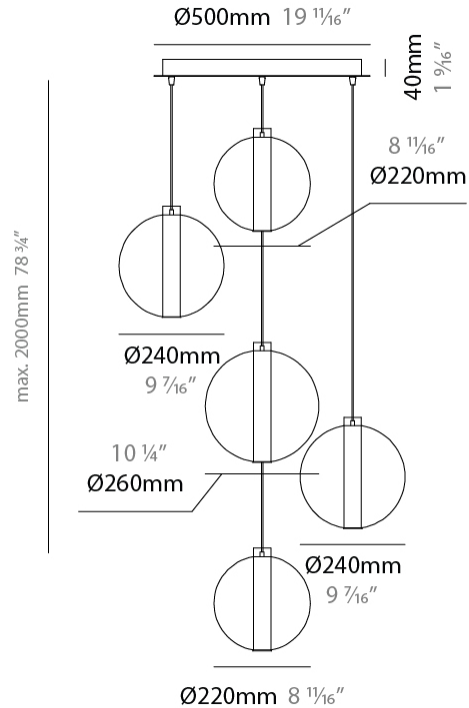

D141228-30K-MBK-AMB-BRZ-RUB-SKB-SMK

base number _____ Color _____ Finish _____ Finish _____
Temperature Options Options

1. To build a product code in our configurator select the specify button on the base model # product page
2. To build a manual product code on this datasheet choose from the options listed below in blue font and add the suffix to the base model #

GENERAL

Series: Oscura Max
Subseries: Oscura Max - 5 Light Cluster
Brand: Cangini & Tucci
Division: Design
Mounting Type: Suspension
Mounting Location: Ceiling
Subcategory: Pendant

PHYSICAL

Shape: Round
Diameter (mm): 560
Diameter (in): 22 ⁷/₁₆
Height (mm): 560
Height (in): 22 ⁷/₁₆
Max. Overall Height (mm): 2560
Max. Overall Height (in): 100 ¹³/₁₆
Light Distribution: Omnidirectional
Weight (kg): 8.555
Weight (lbs): 18.86
Accent Finish: PSS
Fixture Material: Glass / Metal
Cable Details: 2,000mm Transparent cable

ELECTRICAL

Lamp Type: LED (Zhaga Standard)
Input Wattage (W): 39
Total Output Wattage (W): 30
Dimming: Non-Dimmable
Driver Included: Yes
Driver Location: Integrated
Input Voltage (V): 120 - 277
Constant Current (MA): 500mA
Upon Request: Non-Dimming / Phase Dimming (120Vac only) / 0-10V Dimming

LED

Number of LEDs: 5
Color Temperature (°K): 3000
Max. Delivered Lumen (lm): 4330
CRI: >90 CRI

OPTICAL

RATINGS AND CERTIFICATIONS

Certified By: Certified for North American Standards
IP rating: IP20